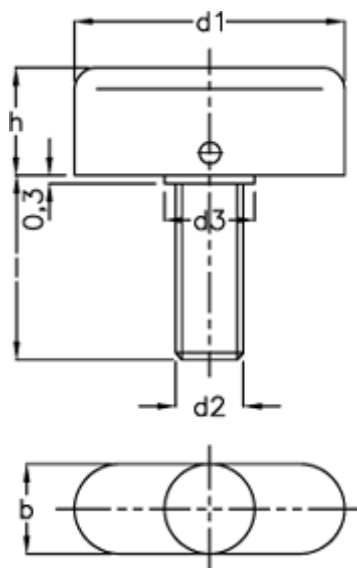

Article number: 200016371

Description: E+G Wing screw GN 431-30-M8-16
Rustfast

Measures

b	= 10
d1	= 30
d2	= M8
d3	= 10
H	= 12.0
Length l	= 16